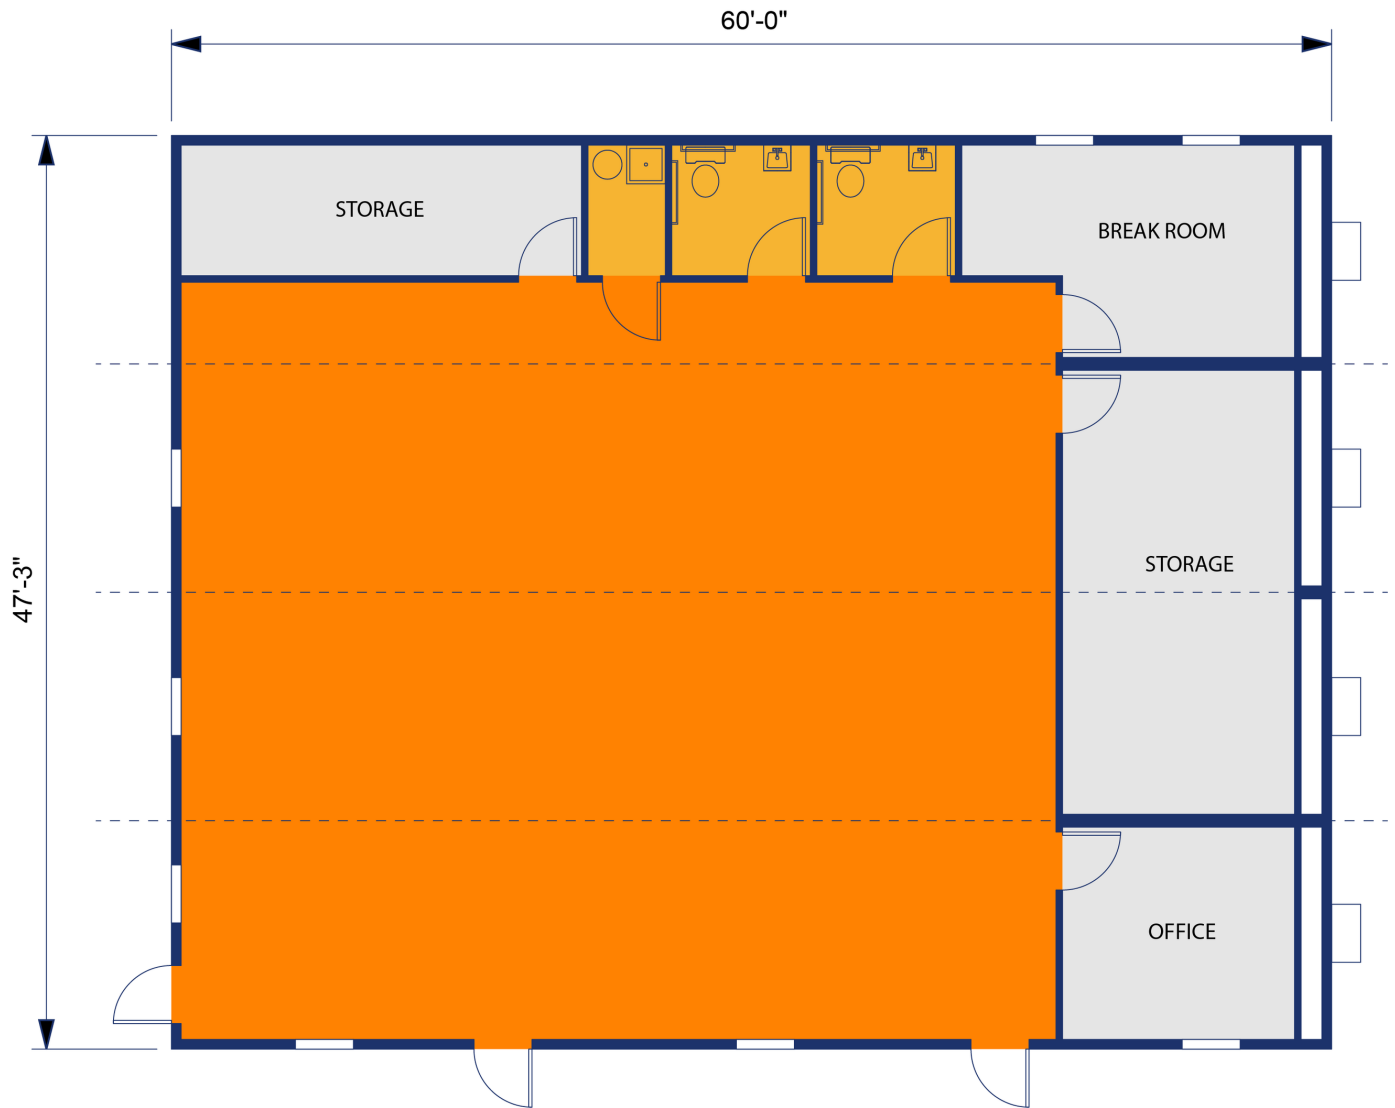

BUILDING LAYOUT

Contact Us Today!

866.889.7777 • mobilemodular.com